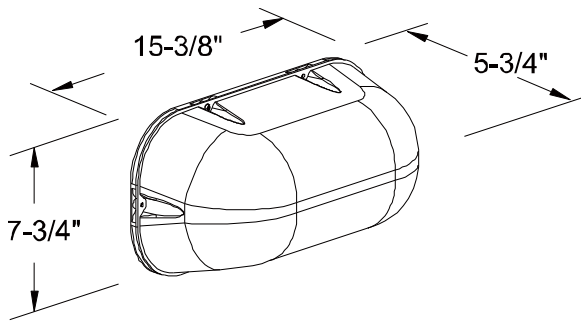

Photo

Product Feature

- Waterproof and vandal resistant enclosure.
- Suitable for wet location per UL924.
- IP65 rated per IEC 60529, suitable for outdoor use.
- IK10 according to IEC 62262.
- UV resistant polycarbonate lens.
- Material compliant with the glow wire test at temperature of 850°C.
- Suitable for wall mount and ceiling surface mount.
- Suitable items: EXL-600S, EXL-600L, EXL-660H, EXL-980, EXL-950, EXL-960H, EXL-1960.
- RoHS compliance.

Dimension

Order

Family

VR600: Waterproof and vandal resistant enclosure

Application