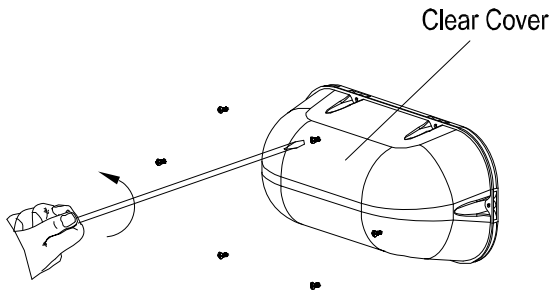

MOUNTING INSTRUCTIONS

NOTE: First turn off electricity.

1. Open clear cover.