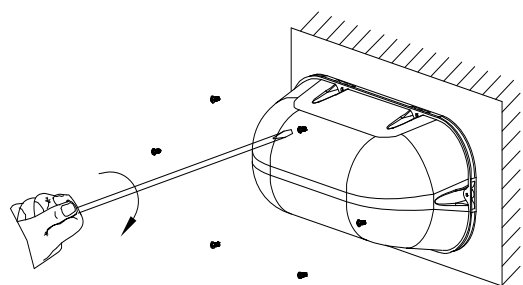

4. After install emergency lighting , assemble clear cover.