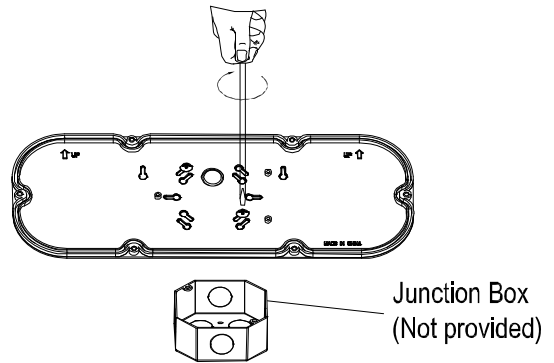

Photo

Product Feature

- Waterproof and vandal resistant enclosure.
- Suitable for wet location per UL924.
- IP65 rated per IEC 60529, suitable for outdoor use.
- IK10 according to IEC 62262.
- UV resistant polycarbonate lens.
- Material compliant with the glow wire test at temperature of 850°C.
- Suitable for wall mount and ceiling surface mount.
- Suitable items: EXL-600S, EXL-600L, EXL-660H, EXL-980, EXL-950, EXL-960H, EXL-1960.
- RoHS compliance.

EXL-950+VR600

MOUNTING INSTRUCTIONS

NOTE: First turn off electricity.

1. Open clear cover.

2. Install mounting plate to J-box.

3. Secure emergency lighting fixture back plate to waterproof case back plate, then install the fixture.
(Reference emergency light instruction sheet)