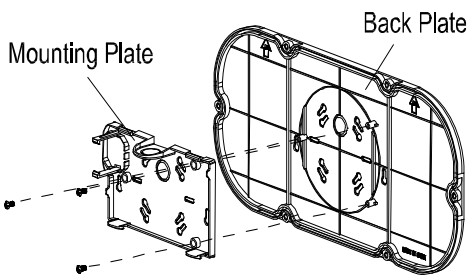

EXL-950+VR600

MOUNTING INSTRUCTIONS

NOTE: First turn off electricity.

1. Open clear cover.

2. Install mounting plate to J-box.

3. Secure emergency lighting fixture back plate to waterproof case back plate, then install the fixture.
(Reference emergency light instruction sheet)