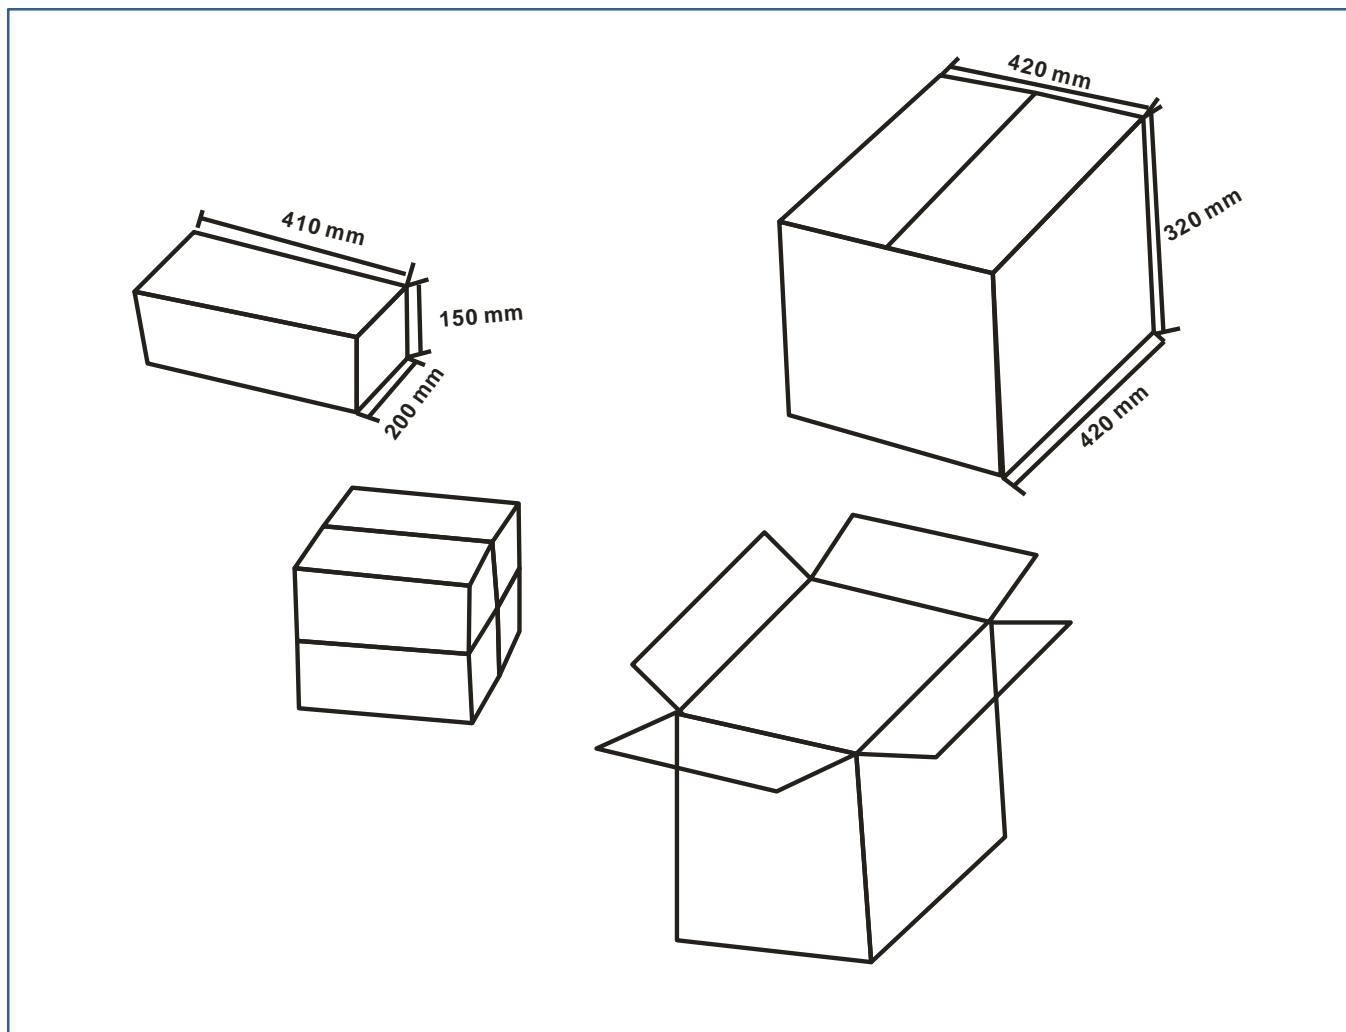

Packaging

Inner box	Master carton			
	Q'TY	N.W	G.W	MEA'S
W420*D420*H320MM	4PCS	3.00KGS	4.00KGS	2.05 CUFT