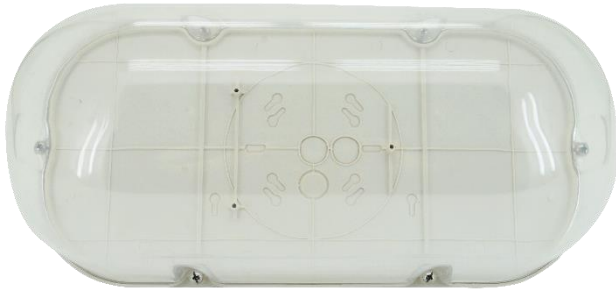

VR600 Waterproof Enclosure Specification Sheet

IP65 c  US

WET LOCATION RATED

Je Woo Corporation, Ltd.
Dong Sheng Industrial Park, Dong Sheng Village, Chen Jiang
Subdistrict office, Zhong Kai High-Tech Development Zone, Hui
Zhou City, Guang Dong, P.R.C.
Tel: 86-752-312-5585
Fax: 86-752-312-5586 / 5587

Photo

Product Feature

- Waterproof and vandal resistant enclosure.
- Suitable for wet location per UL924.
- IP65 rated per IEC 60529, suitable for outdoor use.
- IK10 according to IEC 62262.
- UV resistant polycarbonate lens.
- Material compliant with the glow wire test at temperature of 850°C.
- Suitable for wall mount and ceiling surface mount.
- Suitable items: EXL-600S, EXL-600L, EXL-660H, EXL-980, EXL-950, EXL-960H, EXL-1960.
- RoHS compliance.

Dimension

Order

Family

VR600: Waterproof and vandal resistant enclosure

Application

EXL-600+VR600

EXL-1960+VR600

EXL-960HL+VR600

EXL-950+VR600

MOUNTING INSTRUCTIONS

NOTE: First turn off electricity.

1. Open clear cover.

2. Install mounting plate to J-box.

3. Secure emergency lighting fixture back plate to waterproof case back plate, then install the fixture.
(Reference emergency light instruction sheet)